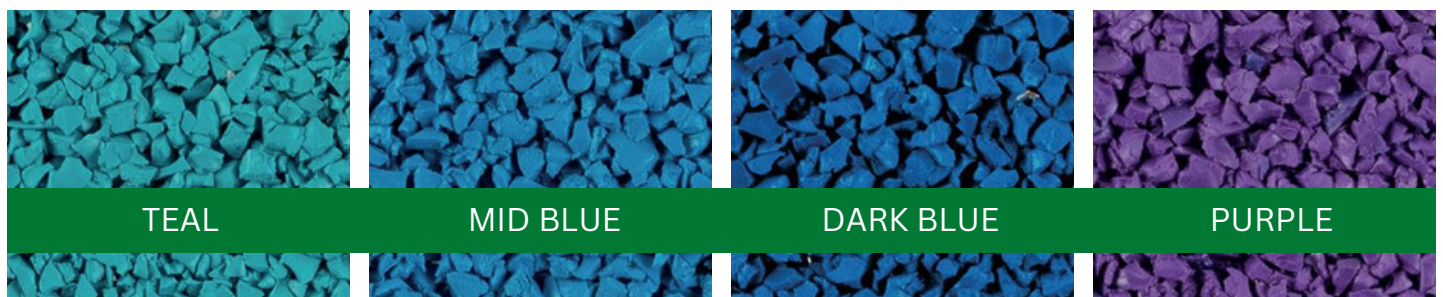

COLOUR CHART FOR: WET-LAY RUBBER CRUMB SCREED

PLEASE NOTE: Colours are for guide purposes only and may differ due to batch variation.

LAST REVIEWED:
DEC 23