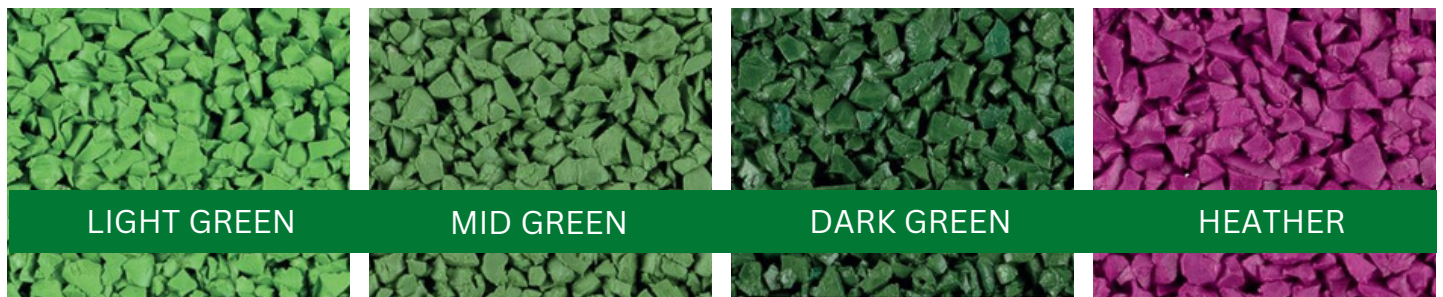

COLOUR CHART FOR: WET-LAY RUBBER CRUMB SCREED

PLEASE NOTE: Colours are for guide purposes only and may differ due to batch variation.

LAST REVIEWED:
DEC 23